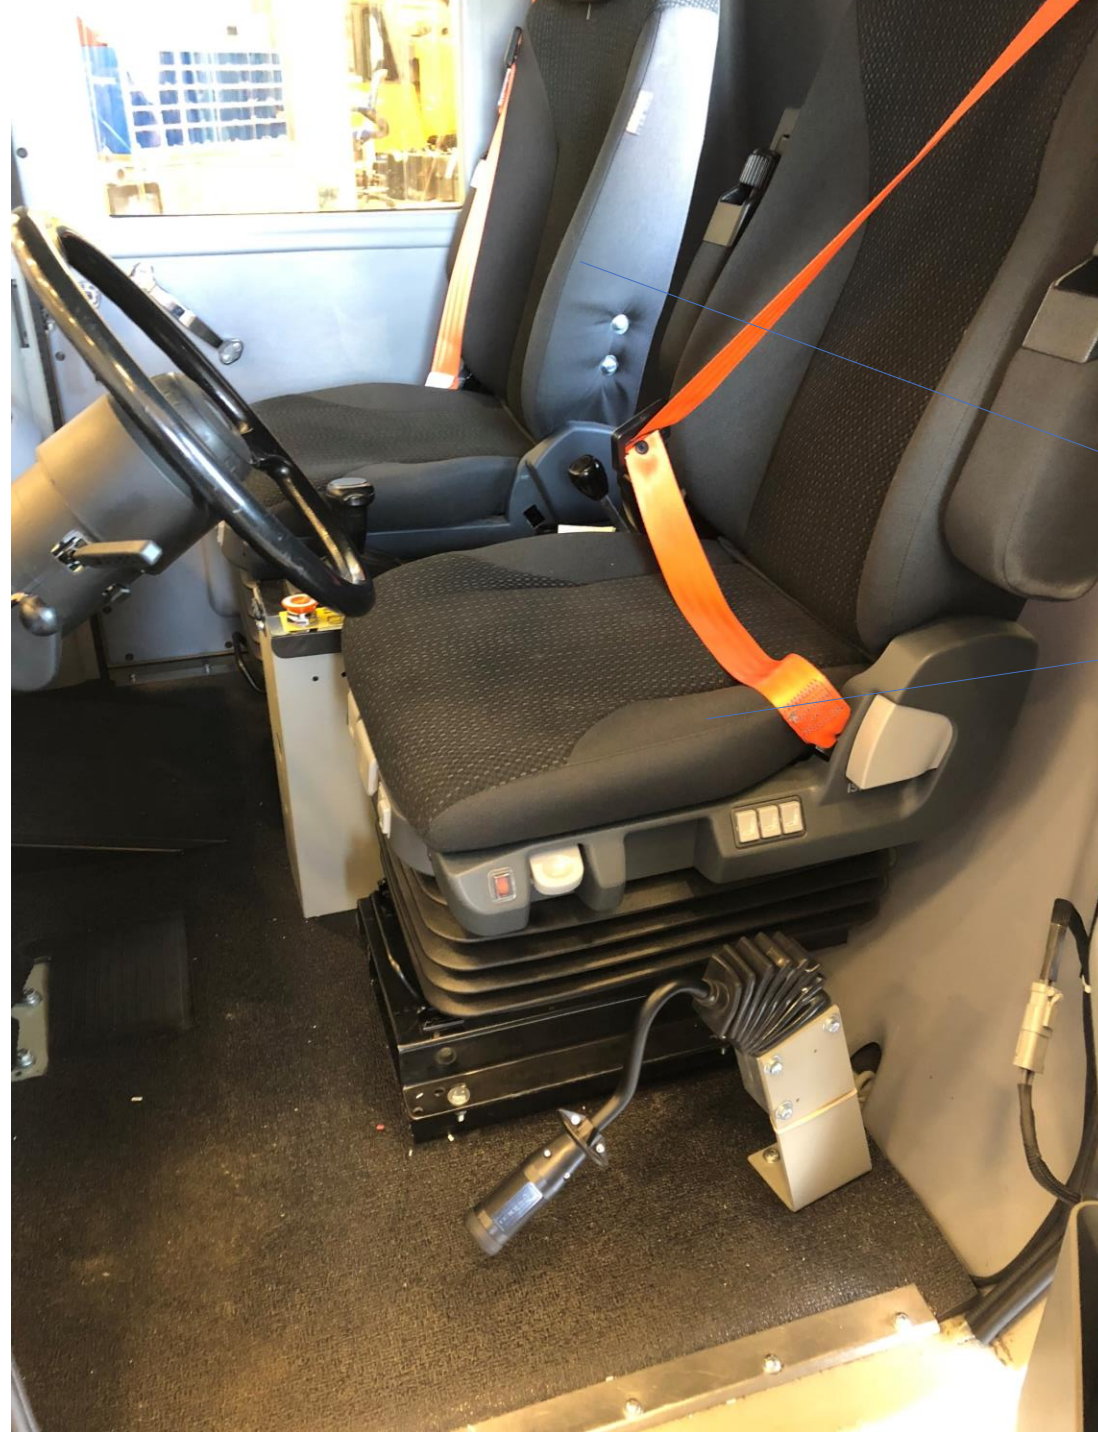

CES1807 Data  
Store Switch  
P/N CES1807

Driver and Passenger Seat  
24V Air Compressor,  
Orange Seat Belt Built in  
P/N 6830KMD  
MAT:20773604